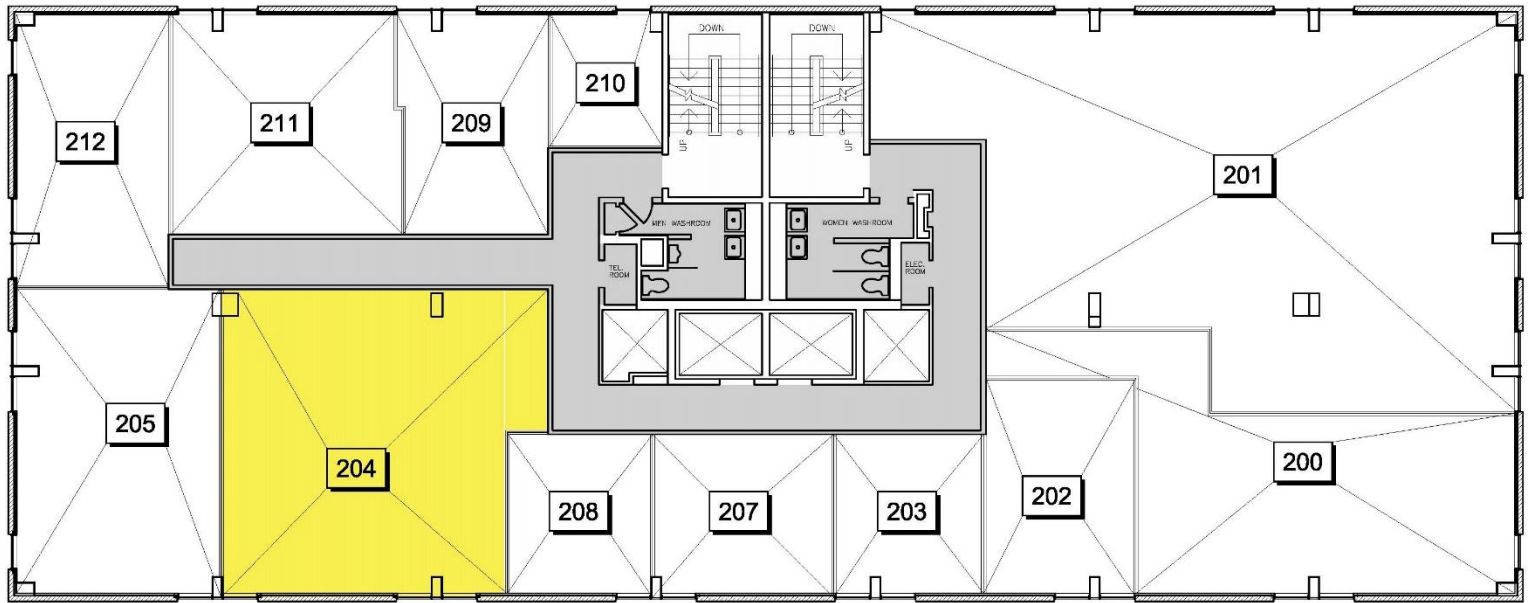

For Lease » Office Space

1390 Prince of Wales | Suite 204

Ottawa | Ontario

» Floor Plan

812 sf

ADDITIONAL HIGHLIGHTS

- + Large Suite
- + Multiple Offices
- + Kitchenette

» Pictures