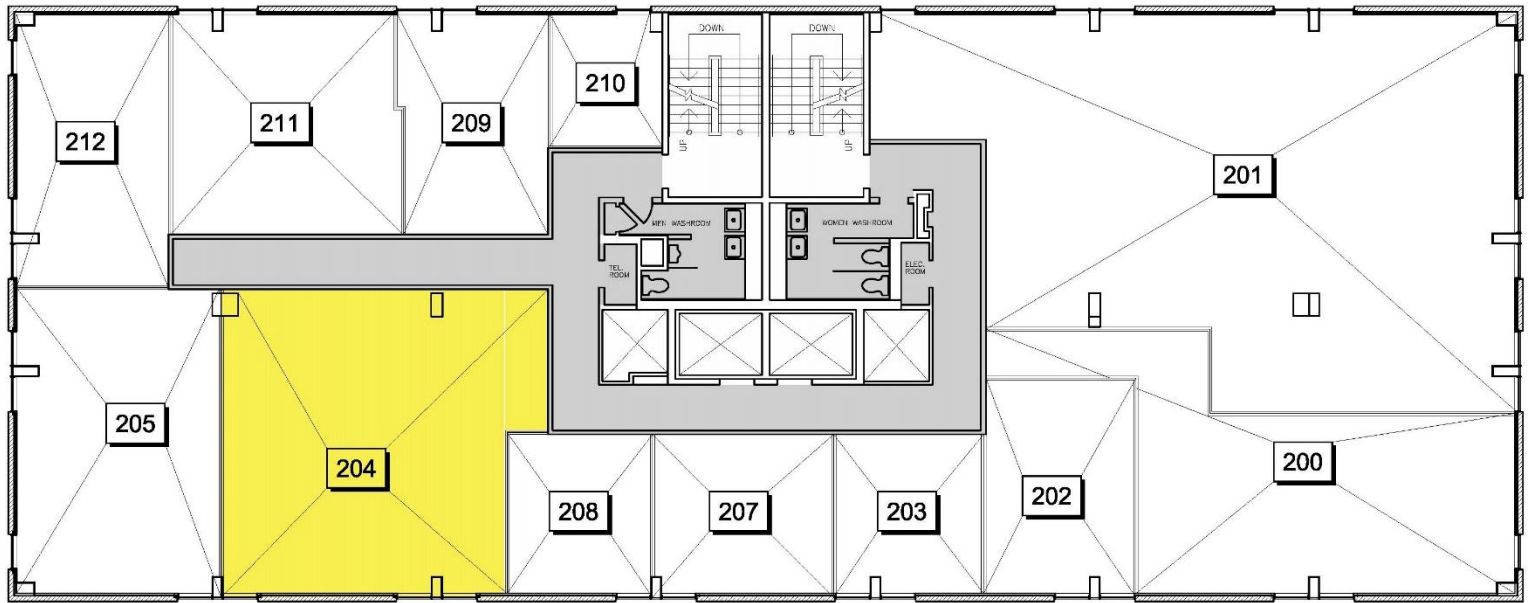

For Lease » Office Space

1390 Prince of Wales | Suite 204

Ottawa | Ontario

» Floor Plan

812 sf

### ADDITIONAL HIGHLIGHTS

- + Large Suite
- + Multiple Offices
- + Kitchenette

» Pictures

For More Information Contact

451 Daly Ave., 2<sup>nd</sup> Floor  
Ottawa, Ontario K1N 6H6  
www.elkproperty.com

**Bill Miner** Tel: 613-244-1012 ext: 201  
Cell: 613-229-9689  
bminer@elkproperty.com