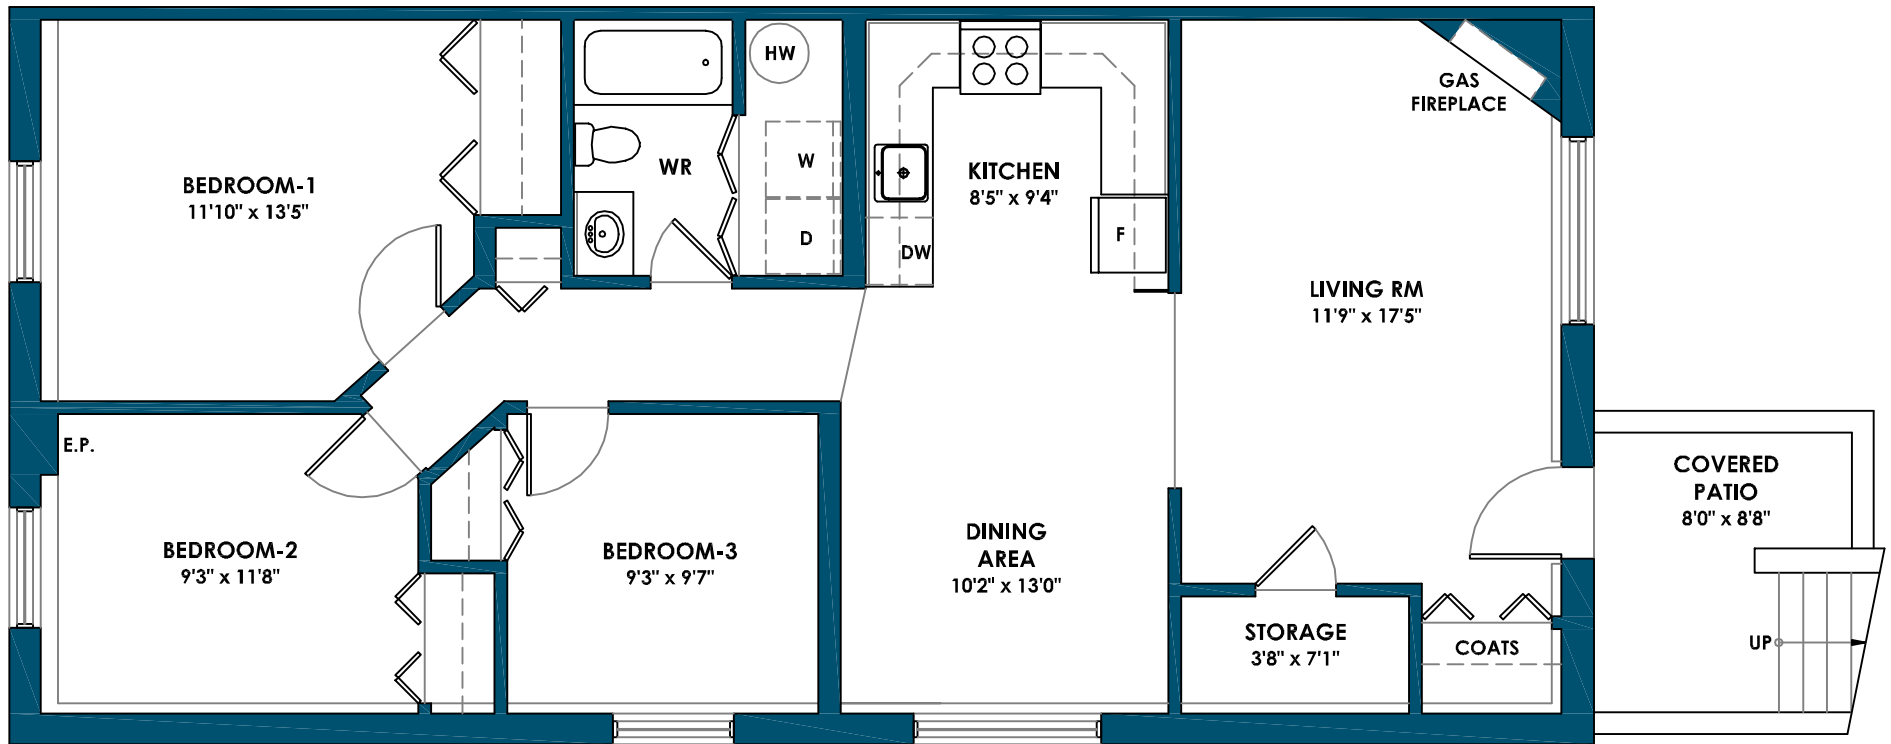

# HULL DISTRICT OF GATINEAU (3 BEDROOM UNIT) UNIT TYPE 1 - FLOOR 1

(Approx. 1,105 s.f.)